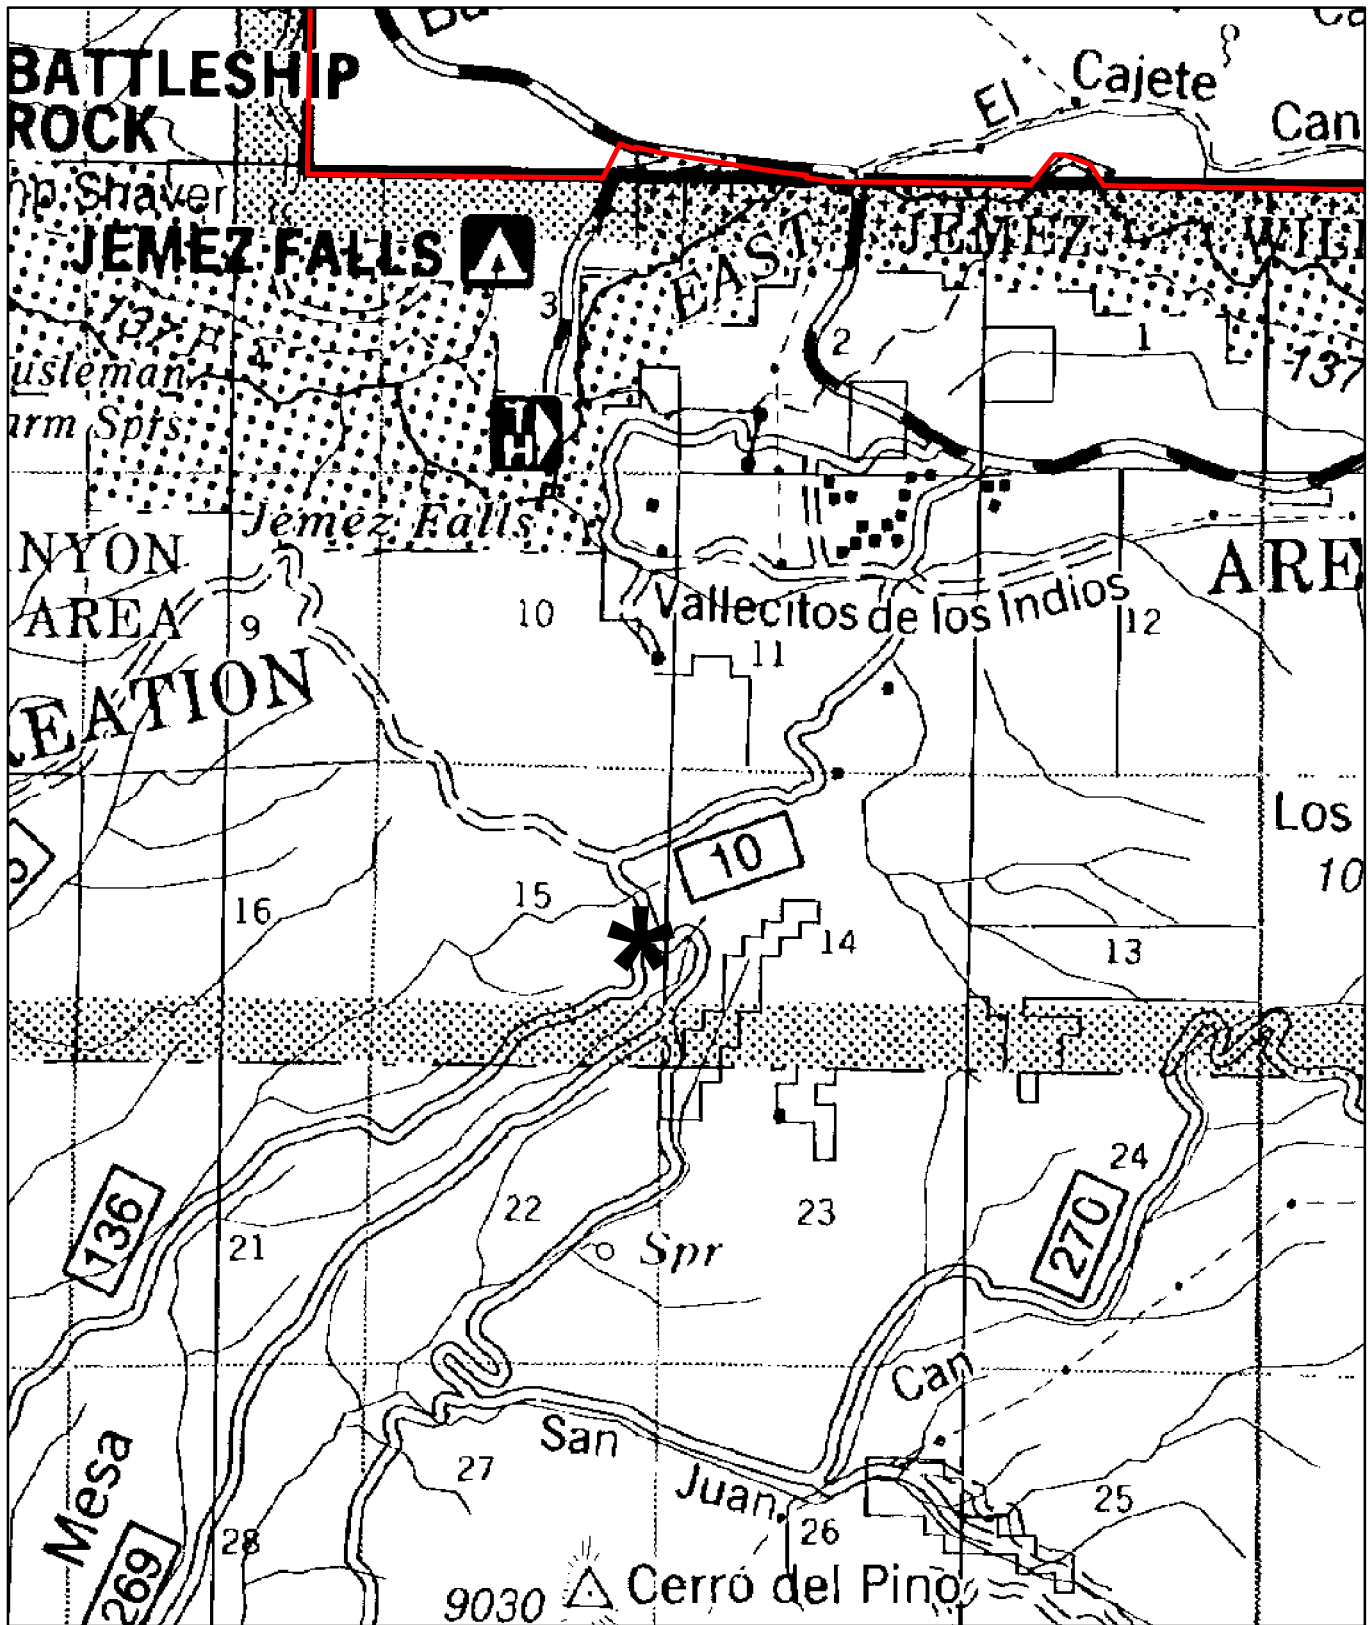

# Location of Mistletoe Field Trip

Meet at the corner of Forest Roads 10 and 136  
Sept. 24 10:00 to 2:00

0 0.225 0.45 0.9 Miles

1:40,000

SLH 8/30/2016