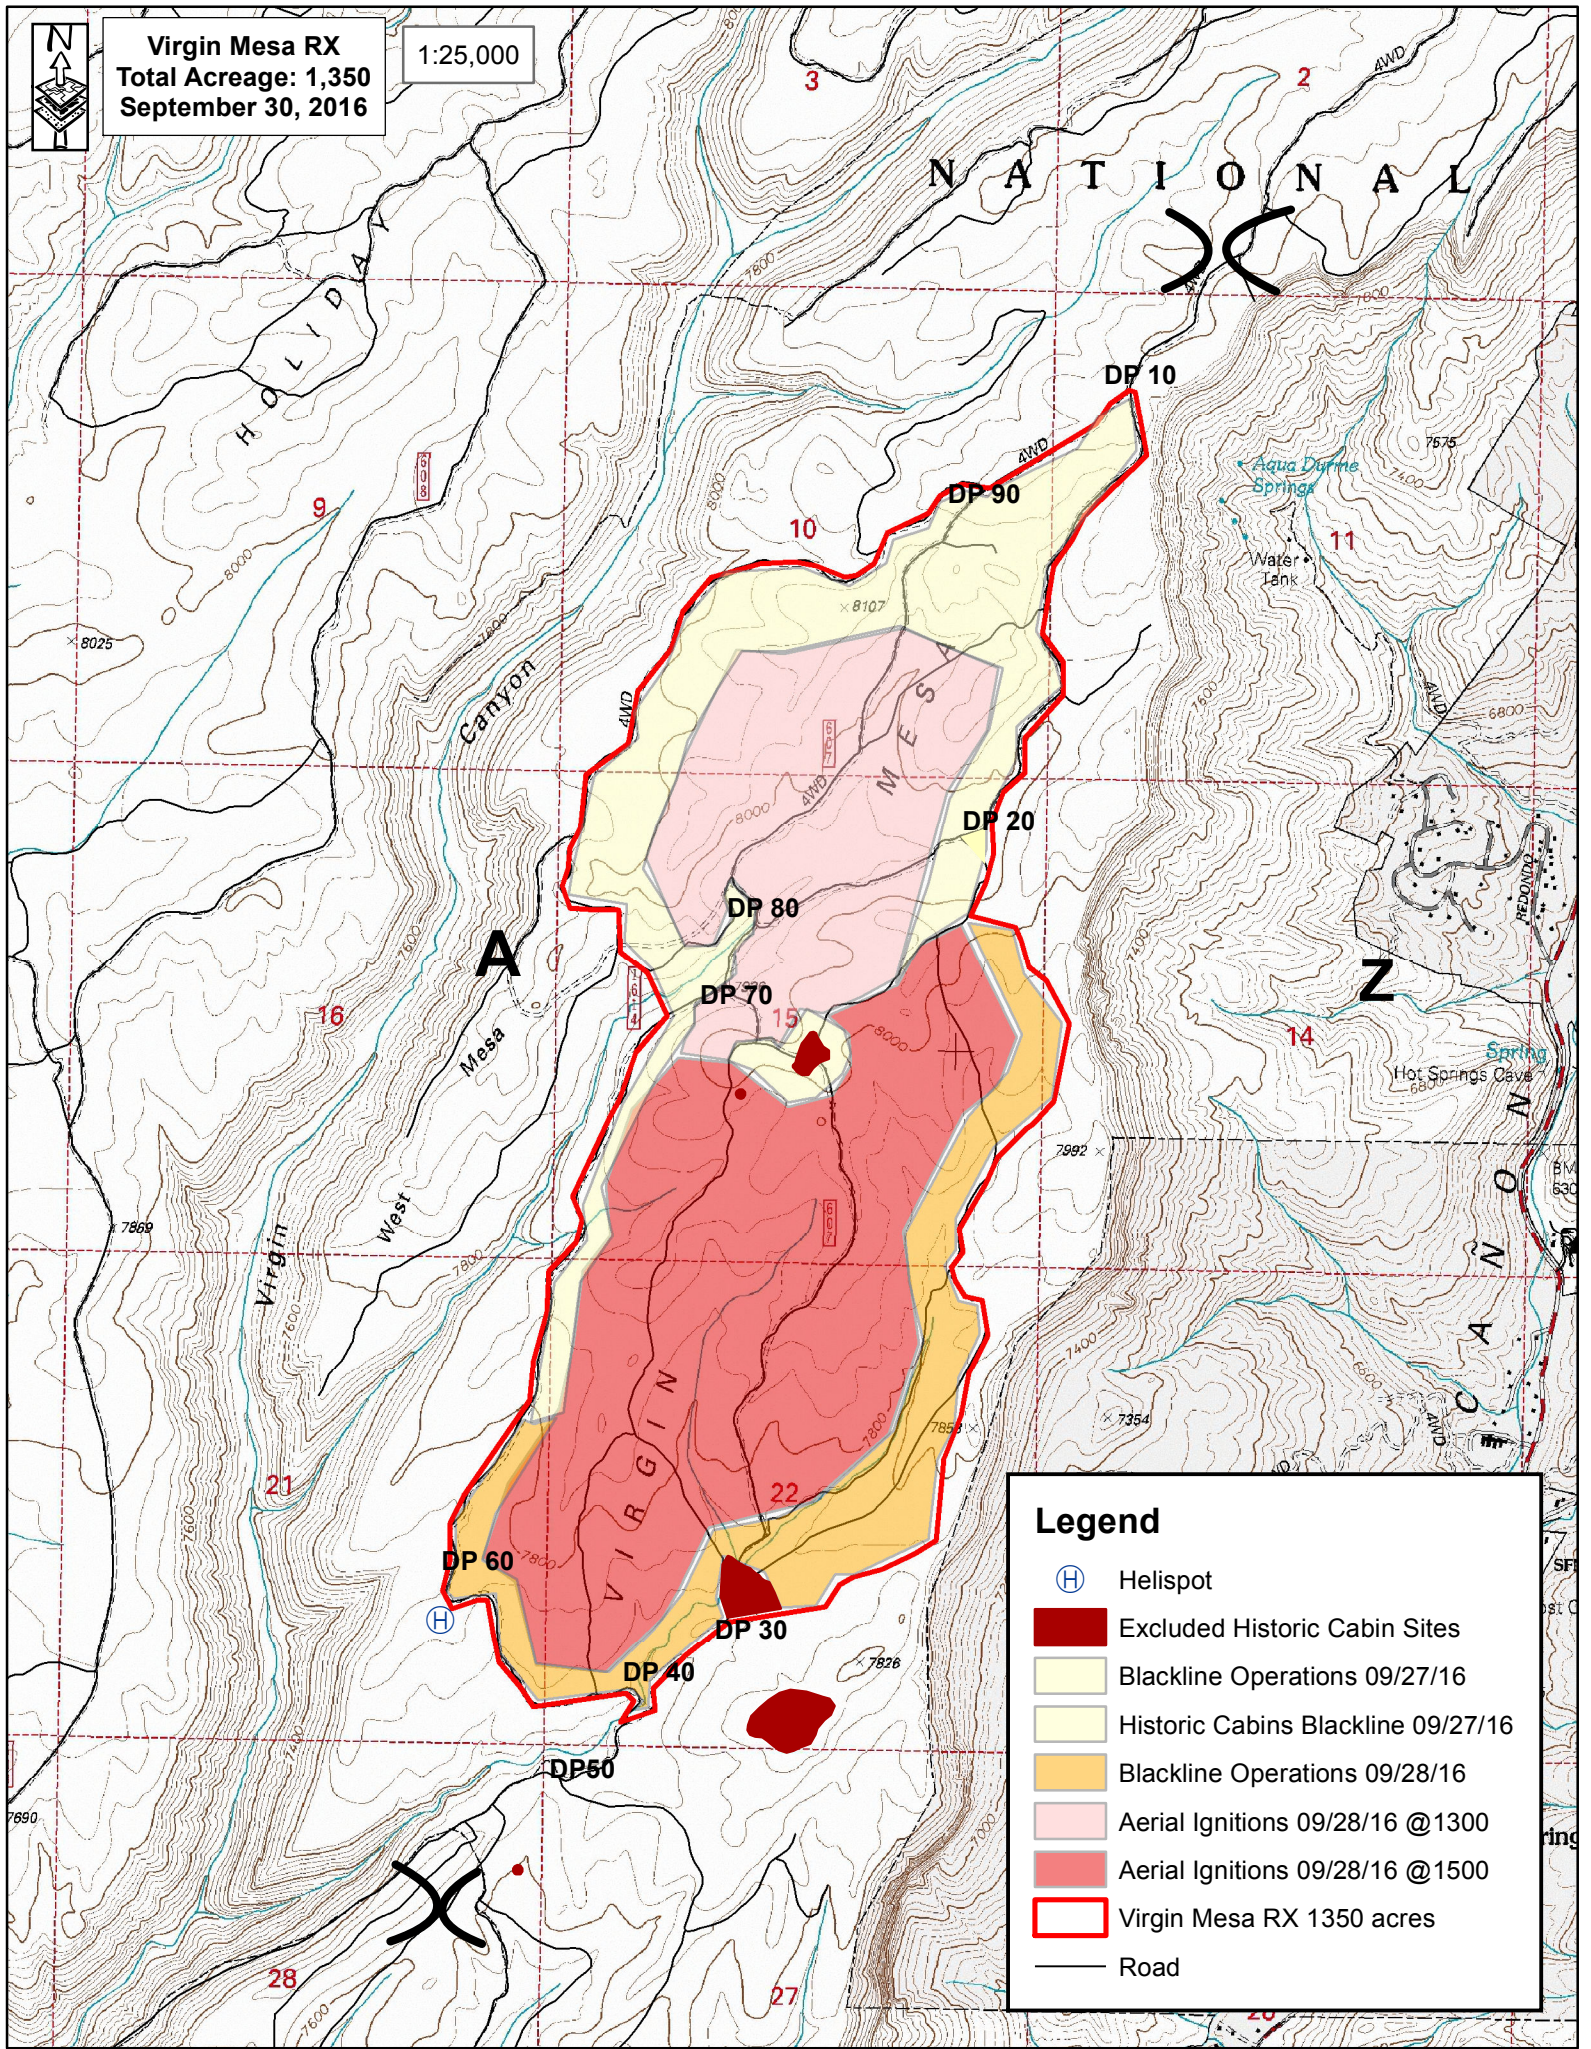

**Virgin Mesa RX**  
**Total Acreage: 1,350**  
**September 30, 2016**

1:25,000

**Legend**

- Helispot
- Excluded Historic Cabin Sites
- Blackline Operations 09/27/16
- Historic Cabins Blackline 09/27/16
- Blackline Operations 09/28/16
- Aerial Ignitions 09/28/16 @1300
- Aerial Ignitions 09/28/16 @1500
- Virgin Mesa RX 1350 acres
- Road